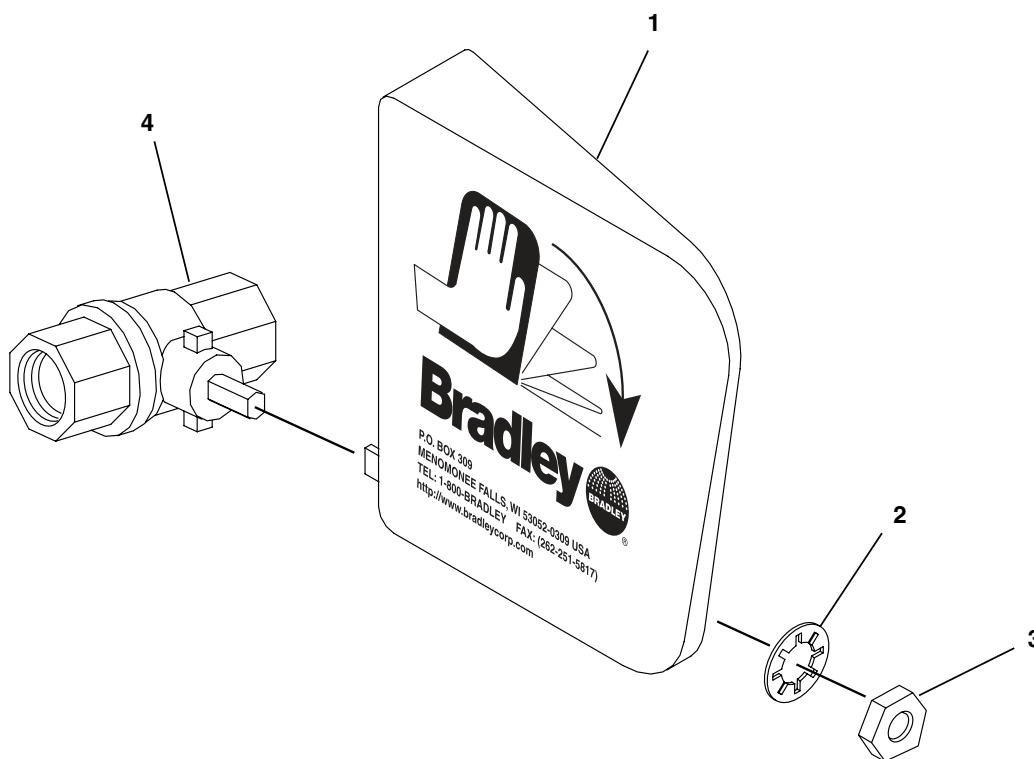

S45-122
Ball Valve/Handle Prepack (Right Handle)

S45-123
Handle Kit

Installation

Shut off water supply before beginning installation.

	S45-122 includes:	S45-123 includes:
1	Flag Handle (128-135)	Flag Handle (128-135)
2	Lockwasher (142-002DA)	Lockwasher (142-002DA)
3	Nut (110-215)	Nut (110-215)
4	½" Ball Valve (S27-282)	

[Bradley S19 210bss Eyewash All Stainless Steel](#)