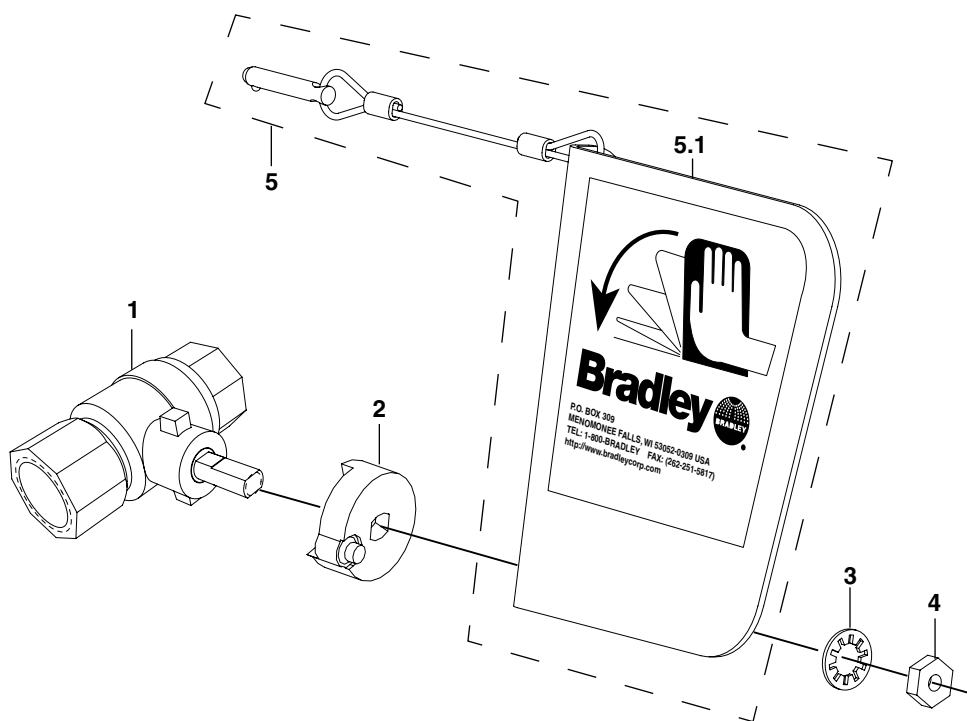

Installation

**S30-070, S30-070B,
S30-072, S30-072B**
Ball Valve/Handle Prepack (Right Handle)

S30-071, S30-087
Handle Kit

Shut off water supply before beginning installation.

	Description	S30-070	S30-070B	S30-072	S30-072B	S30-071	S30-087
1	1/2" Ball Valve (S27-282)	X		X			
1.1	1/2" Ball Valve, BSP (S27-282B)		X		X		
2	Adapter (153-372R)	X	X	X	X	X	X
3	Lockwasher (142-002DA)	X	X	X	X	X	X
4	Nut (110-215)					X	X
5	Flag Handle with Dust Cover (S08-056)			X	X		X
5.1	Flag Handle without Dust Cover (S08-336)	X	X			X	

[Bradley S19 210ss Pedestal Mounted Eye Face Wash](#)
[Bradley S19 210 Eye Face Wash Hand or Foot](#)