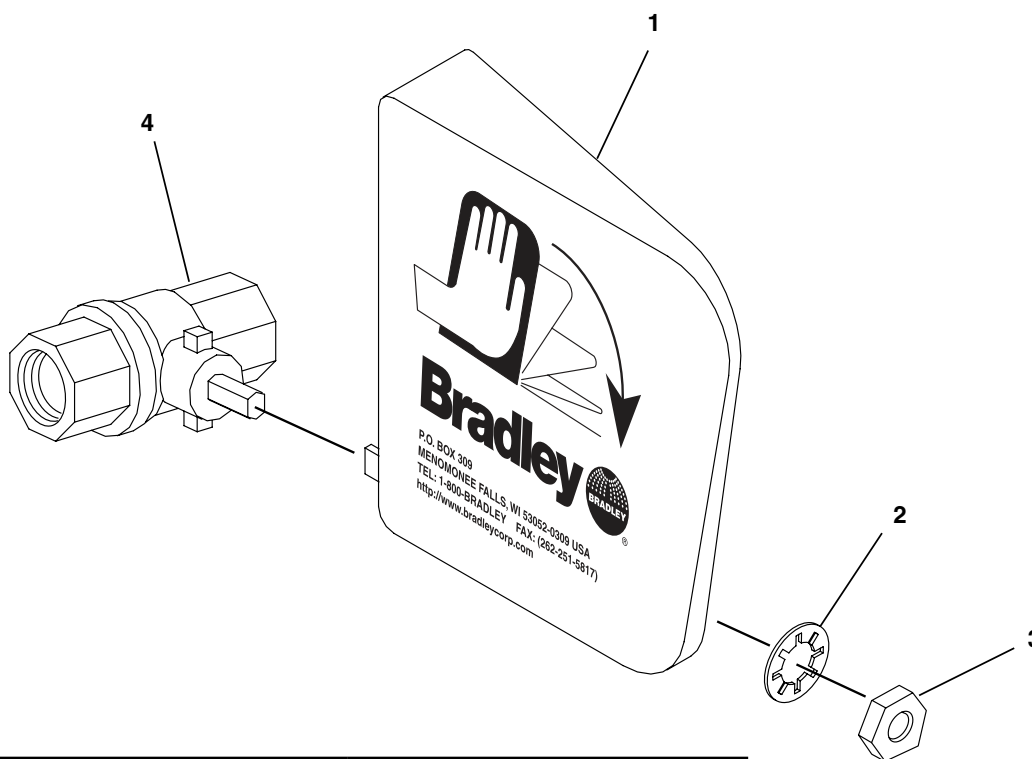

S45-122
Ball Valve/Handle Prepack (Right Handle)

S45-123
Handle Kit

Installation

Shut off water supply before beginning installation.

	S45-122 includes:	S45-123 includes:
1	Flag Handle (128-135)	Flag Handle (128-135)
2	Lockwasher (142-002DA)	Lockwasher (142-002DA)
3	Nut (110-215)	Nut (110-215)
4	½" Ball Valve (S27-282)	

[Bradley S19-220BBF Eyewash Barrier Free](#)
[Bradley S19-220ABF Eyewash Station Barrier Free](#)