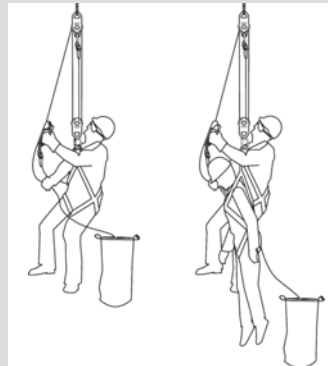

SuretyMan™ Rescue Utility System

SuretyMan Rescue Utility System Applications

The SuretyMan Rescue Utility System can be used in conjunction with the Sure-Strong Tripod

The SuretyMan Rescue Utility System can be used in conjunction with the Sure-Strong Tripod and Sked Rescue system

The SuretyMan Rescue Utility System can be used for self-rescue and/or victim rescue applications

The SuretyMan Rescue Utility System can be used in conjunction with the Sked Rescue system

**SURETYMAN
RESCUE UTILITY SYSTEM**