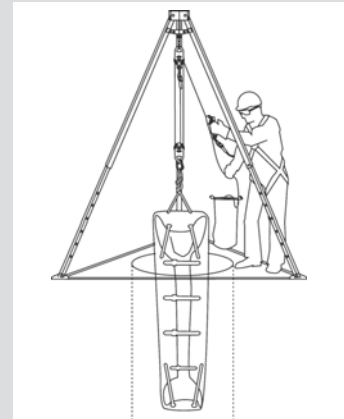

The SuretyMan Rescue Utility System can be used in conjunction with the Sure-Strong Tripod and Sked Rescue system