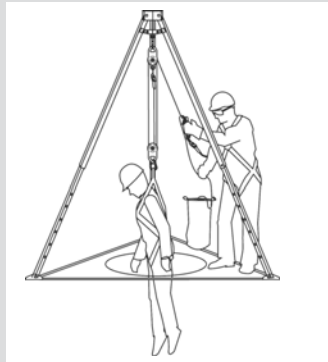

- [MSA Safety 10079633 Suretyman Rescue Utility System 800 Ft.](#)
- [MSA Safety 10033360 Suretyman Rescue Utility System 600 Ft.](#)
- [MSA Safety SRS15400 Suretyman Rescue Utility System 400 Ft.](#)
- [MSA Safety SRS15300 Suretyman Rescue Utility System 300 Ft.](#)

SuretyMan™ Rescue Utility System

SuretyMan Rescue Utility System Applications

The SuretyMan Rescue Utility System can be used in conjunction with the Sure-Strong Tripod

The SuretyMan Rescue Utility System can be used in conjunction with the Sure-Strong Tripod and Sked Rescue system