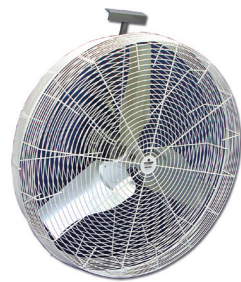

36DF

- Powerful ½ HP motor provides high airflow with a narrow airflow pattern for very high air speeds and effective cooling.
- Thermally protected TEAO motor with matching blade delivers high performance and long life.
- Safety spaced steel guards are zinc dipped and powder coated for superior corrosion resistance.
- Guards open easily for easy cleaning and/or blade replacement.
- Fan ships fully assembled, complete with 19" T-shaped, powder coated steel, fan mount.
- Available unassembled also, for high packing density and low shipping cost for international and other high volume orders.

Model	Diameter	Phase	Mount	Cord	HP	Volts	Amps	Thrust (lbf)	CFM	RPM	Weight	Tested
Best Seller! 36DF	36"	1	Y	N	1/2	115/230	7.0/3.5	7.90	13,041	825	70	SCHAEFER
36DF-3	36"	3	Y	N	1/2	230/460	2.3/1.2	8.03	12,128	825	70	SCHAEFER

Mount models without OSHA guards seven feet or higher.