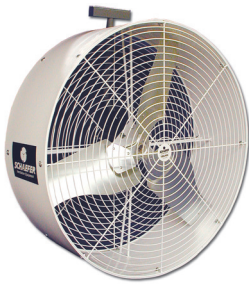

### 36" Versa-Kool® Oscillating Wall Mount and Chain Mount Fans

Reduce heat stress and improve air quality with Schaefer's 36" Oscillating or Chain Mounted Circulation Fans. Designed for high airflow and high efficiency, these versatile and durable fans are the ideal cooling solution for any industrial or commercial facility.

- Deep guard design provides unmatched performance at tremendously quiet noise levels. Rated up to 11,700 CFM!
- High density polyethylene housing has superior corrosion and moisture resistance, wide temperature range capability and high stress crack, wear and abrasion resistance.
- High quality totally enclosed motors and blades achieve maximum performance & efficiency.
- Oscillating Wall Mount Fan oscillates 90 degrees for cooling larger areas.
- Chain Mount Fan is designed for easy chain mount installation.
- Misting kits available for even greater cooling!

### 36" & 42" Versa-Kool® Yoke Mount Circulation Fans

These durable and aesthetically pleasing fans feature a high airflow with a wide airflow pattern, which reduces the number of fans needed for complete coverage. The industry standard VK36 is joined by the VK42, with 25% greater airflow, for 2014.

VK36

- Powerful ½ HP motor provides high airflow with a wide airflow pattern for excellent coverage.
- High density polyethylene housing has superior impact resistance, wide temperature range capability and high crack, wear and abrasion resistance.
- Wide spacing steel guards are zinc dipped and powder coated for superior corrosion resistance.
- Thermally protected TEAO motor with matching blade delivers high performance and long life.
- Wide spacing, deep housing design enhances performance without sacrificing safety. OSHA compliant guards also available.
- Fans ship fully assembled, complete with 19" T-shaped, powder coated steel, fan mount.